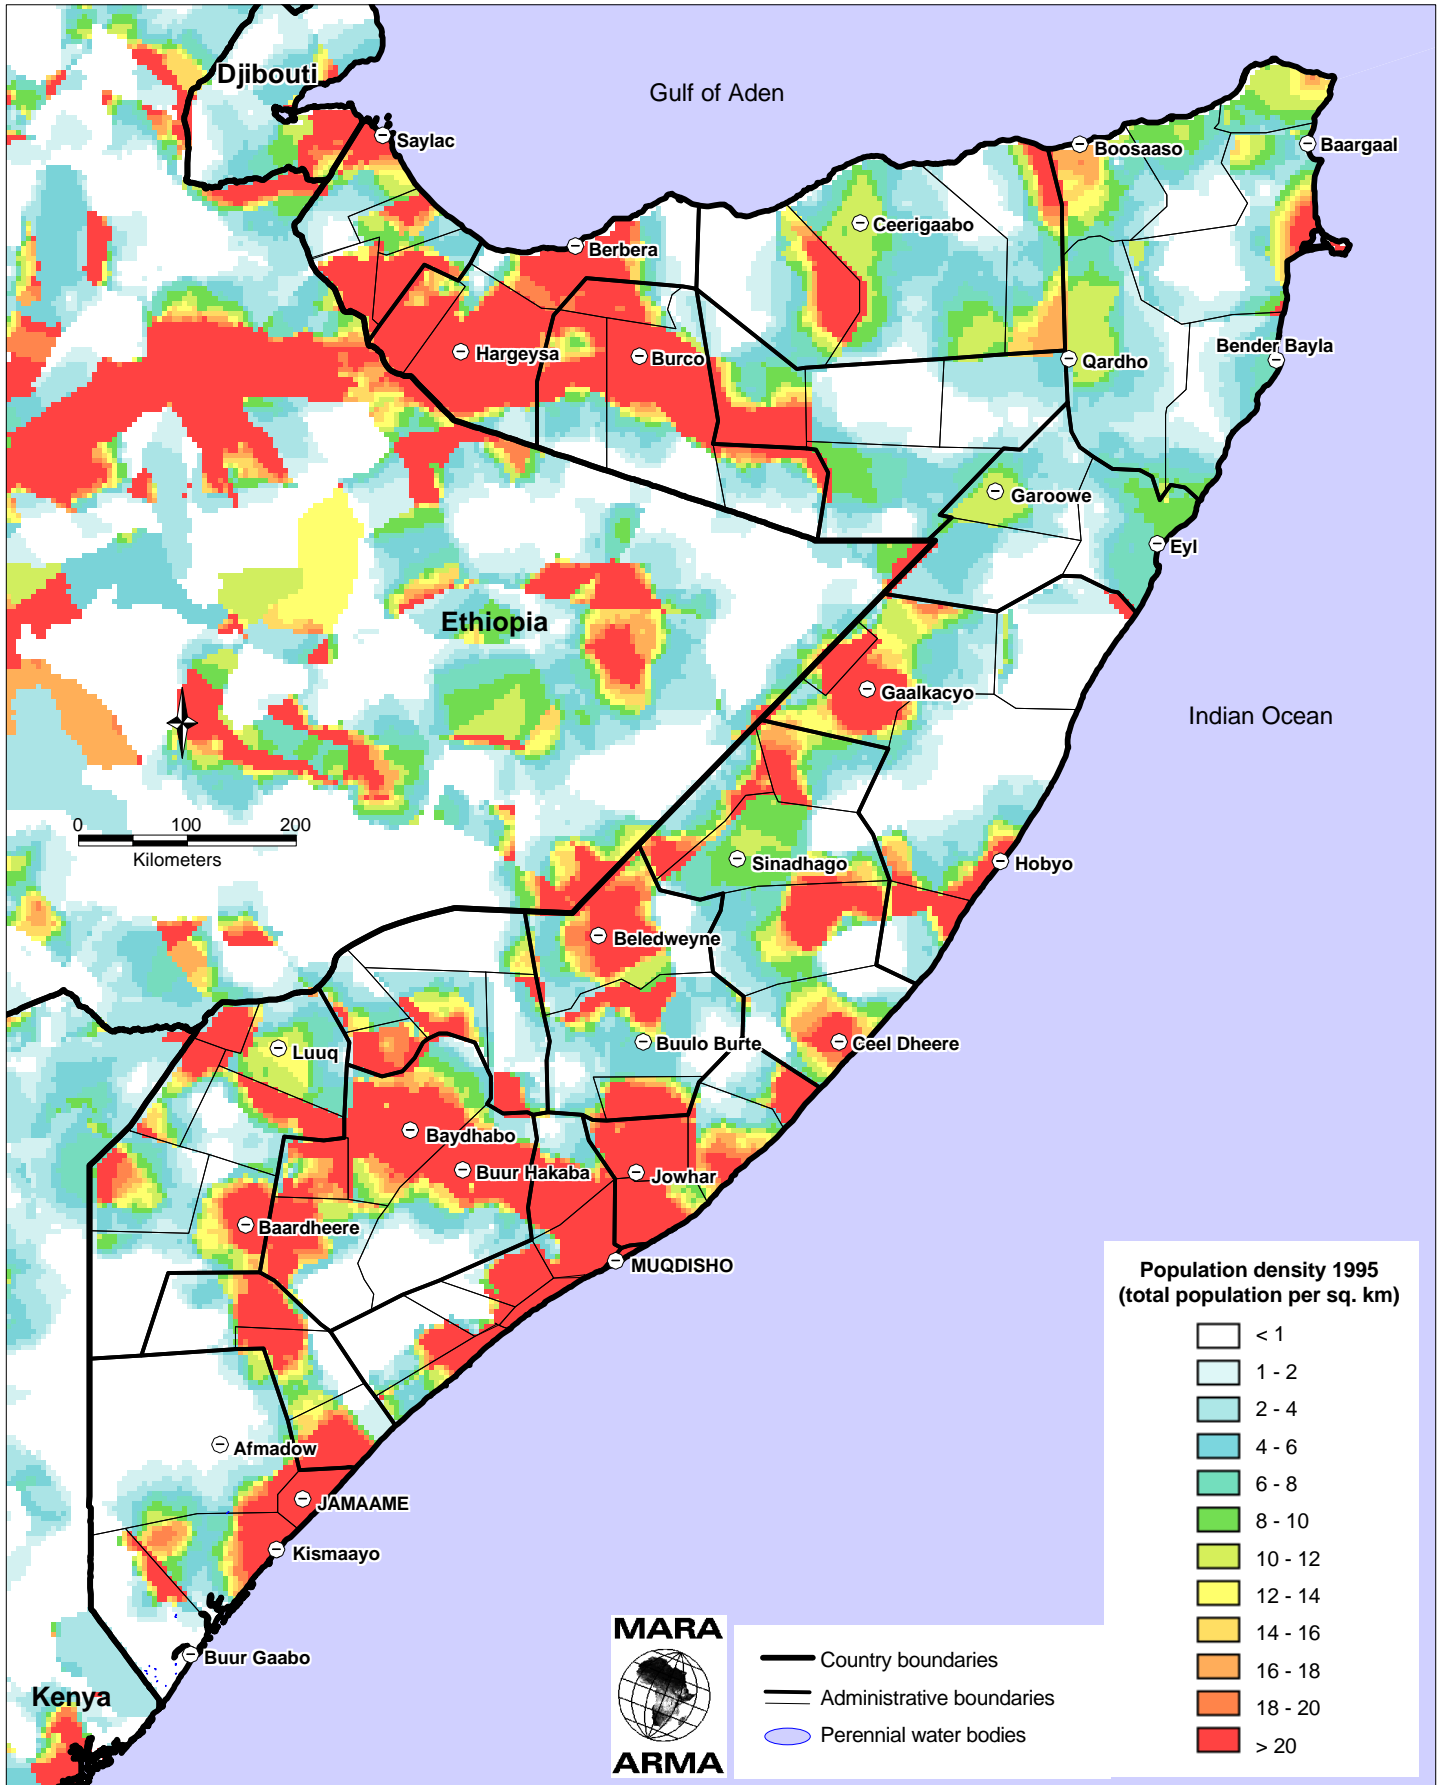

Somalia: Total Population Distribution 1995

This map is a product of the MARA/ARMA collaboration (<http://www.mara.org.za>). July 2001, Medical Research Council, PO Box 17120, Congella, 4013, Durban, South Africa
 CORE FUNDERS of MARA/ARMA: International Development Research Centre, Canada (IDRC); The Wellcome Trust UK; South African Medical Research Council (MRC); Swiss Tropical Institute, Multilateral Initiative on Malaria (MIM) / Special Programme for Research & Training in Tropical Diseases (TDR), Roll Back Malaria (RBM).
 Africa Population Database: Deichmann, U. 1996. World Resources Institute (WRI), <http://www.grid2.cr.usgs>.
 Topographical data: African Data Sampler, WRI, http://www.igc.org/wri/sdis/maps/ads/ads_idx.htm.