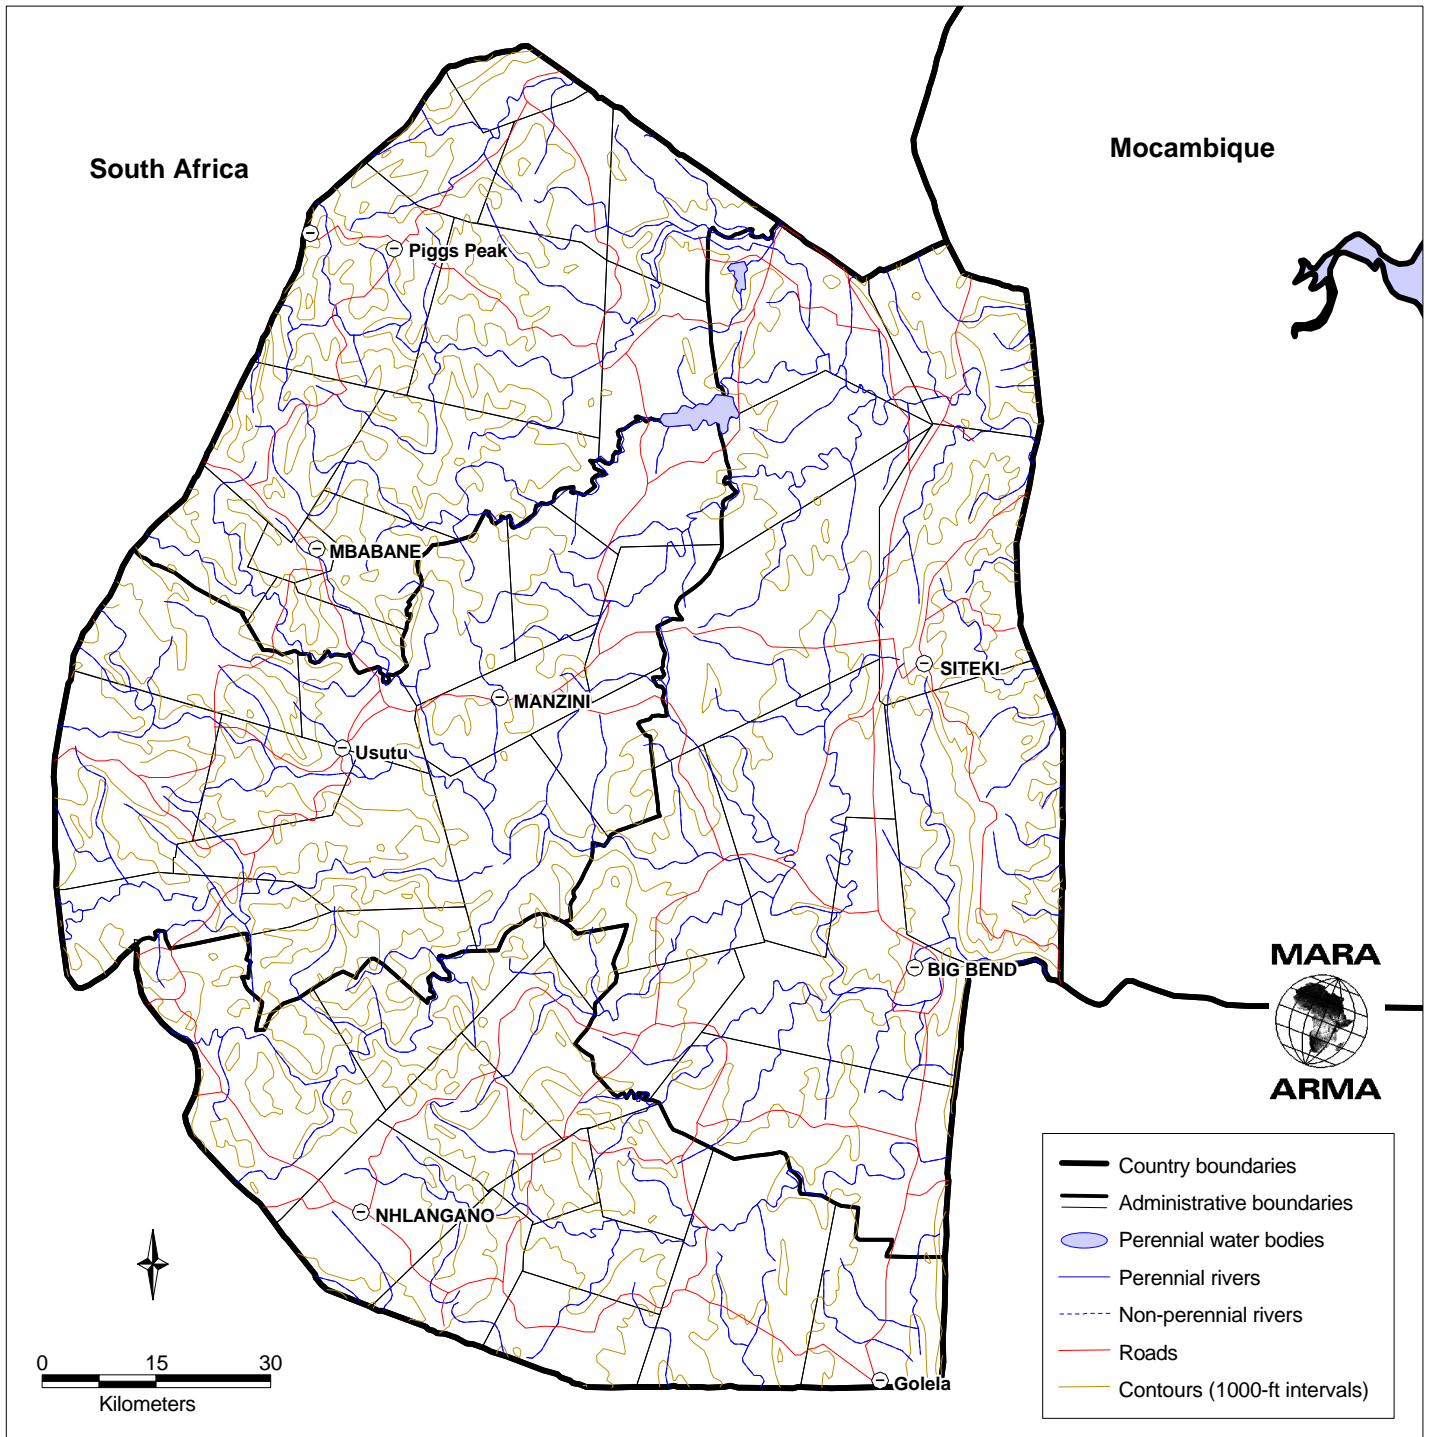

Swaziland

This map is a product of the MARA/ARMA collaboration (<http://www.mara.org.za>). July 2001, Medical Research Council, PO Box 17120, Congella, 4013, Durban, South Africa
CORE FUNDERS of MARA/ARMA: International Development Research Centre, Canada (ISwa); The Wellcome Trust UK; South African Medical Research Council (MRC);
Swiss Tropical Institute, Multilateral Initiative on Malaria (MIM) / Special Programme for Research & Training in Tropical Diseases (TDR), Roll Back Malaria (RBM).
Topographical data: African Data Sampler, WRI, http://www.igc.org/wri/sdis/maps/ads/ads_idx.htm.